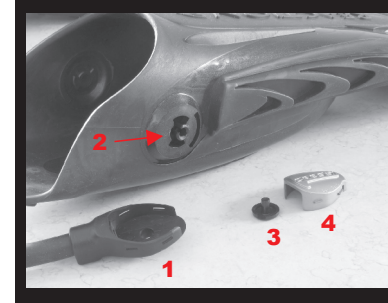

FROG - MASTER ARA PRO LIGHT - MASTER FROG

A

B

TRES LARGOS

24 cm

21 cm

18 cm

FROG PLUS - REACTION - RONDINE A

A

B

C

D

E

F

G

H

I