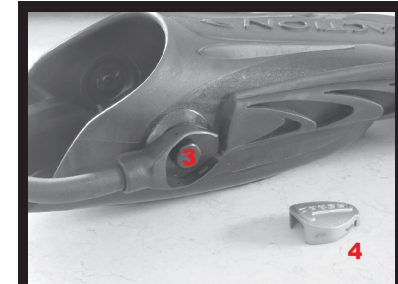

FROG - MASTER ARA PRO LIGHT - MASTER FROG

A

B

TRES LARGOS

24 cm

21 cm

18 cm

FROG PLUS - REACTION - RONDINE A

A

B

C

D

E

F

G

H

I