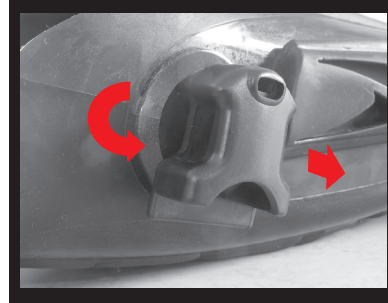

FROG - MASTER ARA PRO LIGHT - MASTER FROG

A

B

TRES LARGOS

24 cm

21 cm

18 cm

FROG PLUS - REACTION - RONDINE A

A

B

C

D

E

F

G

H

I