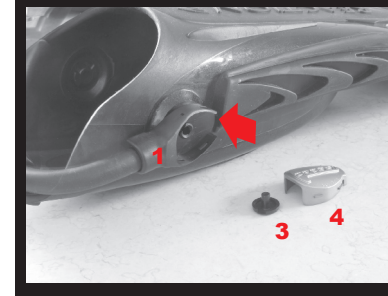

FROG - MASTER ARA PRO LIGHT - MASTER FROG

A

B

TRES LARGOS

24 cm

21 cm

18 cm

FROG PLUS - REACTION - RONDINE A

A

B

C

D

E

F

G

H

I