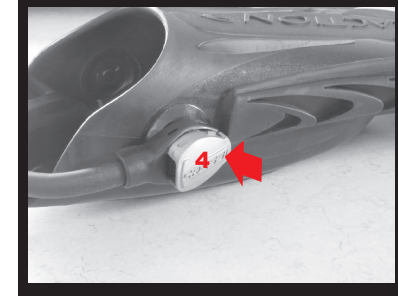

FROG - MASTER ARA PRO LIGHT - MASTER FROG

A

B

TRES LARGOS

24 cm

21 cm

18 cm

FROG PLUS - REACTION - RONDINE A

A

B

C

D

E

F

G

H

I