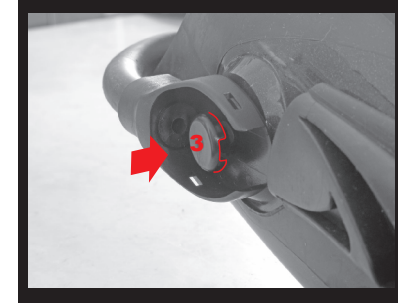

FROG - MASTER ARA PRO LIGHT - MASTER FROG

A

B

TRES LARGOS

24 cm

21 cm

18 cm

FROG PLUS - REACTION - RONDINE A

A

B

C

D

E

F

G

H

I