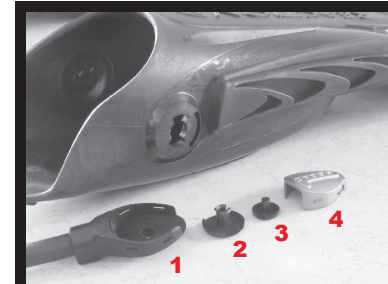

FROG - MASTER ARA PRO LIGHT - MASTER FROG

A

B

TRES LARGOS

24 cm

21 cm

18 cm

FROG PLUS - REACTION - RONDINE A

A

B

C

D

E

F

G

H

I