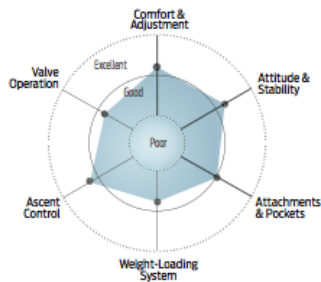

Performance Summary

Related tags: [BCs (/gear/productbcs)](#)