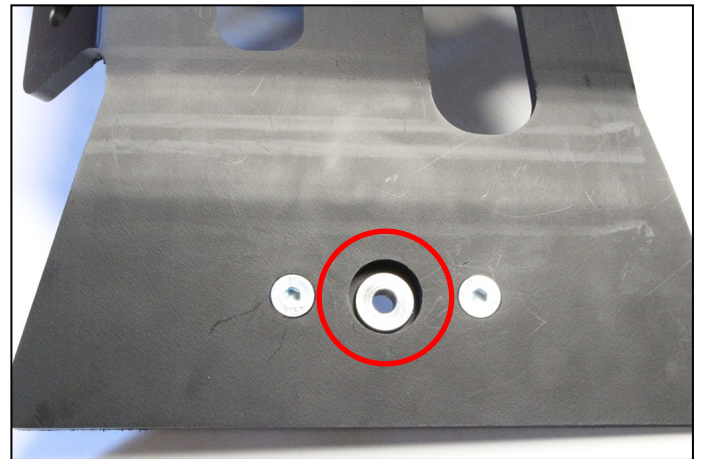

**AX1501**

'19 KTM 450SXF/XCF

Xtrem Skid Plate

Vidéo available on **YOUTUBE**

- 1 PM01-04-179 - Front bracket
- 1 PM01-07-039 - Rear plastic part
- 1 NE01-06-026 - Th 6x25mm
- 1 NE01-10-001 - Thf 6x30mm
- 2 NE10-01-004 - Alloy spacers
- 1 NE01-04-002 - Clamped bolt
- 2 NE01-01-009 - Tbhc 6x20mm
- 6 NE01-03-001 - R.M6
- 4 NE01-04-003 - Em6f
- 4 NE01-02-003 - Tfhc 6x25mm
- 1 NE04-01-164 - Sticker
- 1 NE04-01-166 - Sticker
- 1 PM01-06-039 - N°21