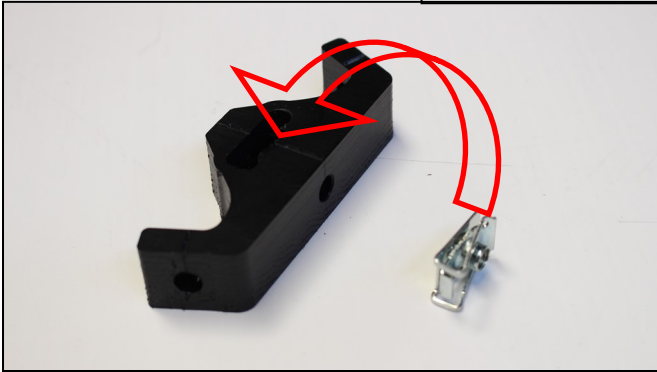

**AX1501**

'19 KTM 450SXF/XCF

Xtrem Skid Plate

Vidéo available on **YOUTUBE**

- 1 PM01-04-179 - Front bracket
- 1 PM01-07-039 - Rear plastic part
- 1 NE01-06-026 - Th 6x25mm
- 1 NE01-10-001 - Thf 6x30mm
- 2 NE10-01-004 - Alloy spacers
- 1 NE01-04-002 - Clamped bolt
- 2 NE01-01-009 - Tbhc 6x20mm
- 6 NE01-03-001 - R.M6
- 4 NE01-04-003 - Em6f
- 4 NE01-02-003 - Tfhc 6x25mm
- 1 NE04-01-164 - Sticker
- 1 NE04-01-166 - Sticker
- 1 PM01-06-039 - N°21

TH 6x25mm

Thf 6x30mm