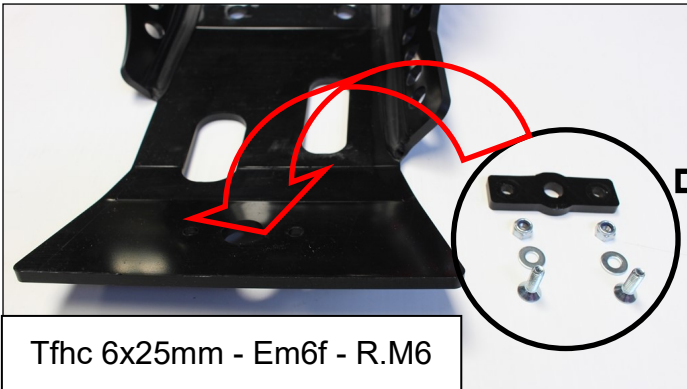

**AX1501**

'19 KTM 450SXF/XCF

Xtrem Skid Plate

Vidéo available on **YOUTUBE**

- 1 PM01-04-179 - Front bracket
- 1 PM01-07-039 - Rear plastic part
- 1 NE01-06-026 - Th 6x25mm
- 1 NE01-10-001 - Thf 6x30mm
- 2 NE10-01-004 - Alloy spacers
- 1 NE01-04-002 - Clamped bolt
- 2 NE01-01-009 - Tbhc 6x20mm
- 6 NE01-03-001 - R.M6
- 4 NE01-04-003 - Em6f
- 4 NE01-02-003 - Tfhc 6x25mm
- 1 NE04-01-164 - Sticker
- 1 NE04-01-166 - Sticker
- 1 PM01-06-039 - N°21

TH 6x25mm

Thf 6x30mm