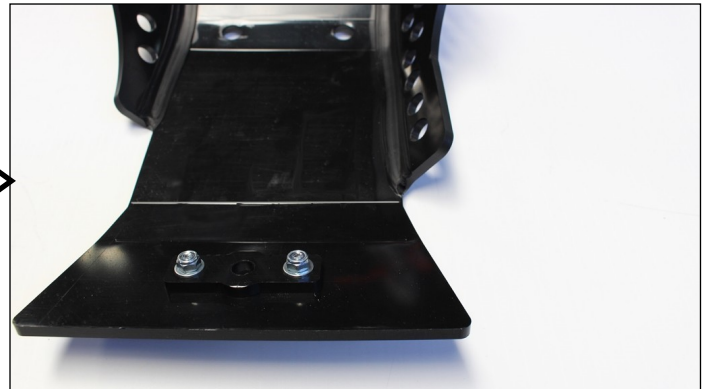

**AX1501**

'19 KTM 450SXF/XCF

Xtrem Skid Plate

Vidéo available on **YOUTUBE**

- 1 PM01-04-179 - Front bracket
- 1 PM01-07-039 - Rear plastic part
- 1 NE01-06-026 - Th 6x25mm
- 1 NE01-10-001 - Thf 6x30mm
- 2 NE10-01-004 - Alloy spacers
- 1 NE01-04-002 - Clamped bolt
- 2 NE01-01-009 - Tbhc 6x20mm
- 6 NE01-03-001 - R.M6
- 4 NE01-04-003 - Em6f
- 4 NE01-02-003 - Tfhc 6x25mm
- 1 NE04-01-164 - Sticker
- 1 NE04-01-166 - Sticker
- 1 PM01-06-039 - N°21

TH 6x25mm

Thf 6x30mm