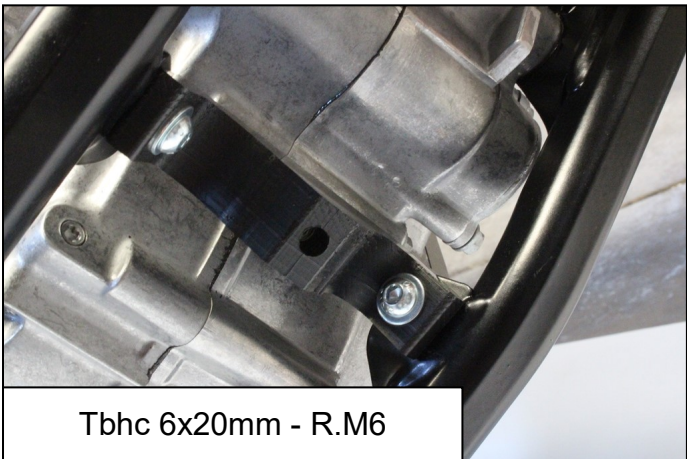

**AX1501**

'19 KTM 450SXF/XCF

Xtrem Skid Plate

Vidéo available on **YOUTUBE**

- 1 PM01-04-179 - Front bracket
- 1 PM01-07-039 - Rear plastic part
- 1 NE01-06-026 - Th 6x25mm
- 1 NE01-10-001 - Thf 6x30mm
- 2 NE10-01-004 - Alloy spacers
- 1 NE01-04-002 - Clamped bolt
- 2 NE01-01-009 - Tbhc 6x20mm
- 6 NE01-03-001 - R.M6
- 4 NE01-04-003 - Em6f
- 4 NE01-02-003 - Tfhc 6x25mm
- 1 NE04-01-164 - Sticker
- 1 NE04-01-166 - Sticker
- 1 PM01-06-039 - N°21

TH 6x25mm

Thf 6x30mm