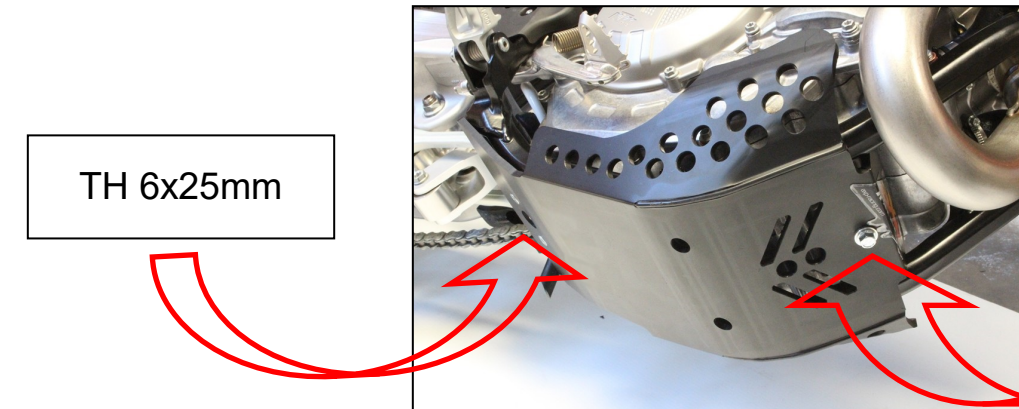

**AX1501**

'19 KTM 450SXF/XCF

Xtrem Skid Plate

Vidéo available on **YOUTUBE**

- 1 PM01-04-179 - Front bracket
- 1 PM01-07-039 - Rear plastic part
- 1 NE01-06-026 - Th 6x25mm
- 1 NE01-10-001 - Thf 6x30mm
- 2 NE10-01-004 - Alloy spacers
- 1 NE01-04-002 - Clamped bolt
- 2 NE01-01-009 - Tbhc 6x20mm
- 6 NE01-03-001 - R.M6
- 4 NE01-04-003 - Em6f
- 4 NE01-02-003 - Tfhc 6x25mm
- 1 NE04-01-164 - Sticker
- 1 NE04-01-166 - Sticker
- 1 PM01-06-039 - N°21