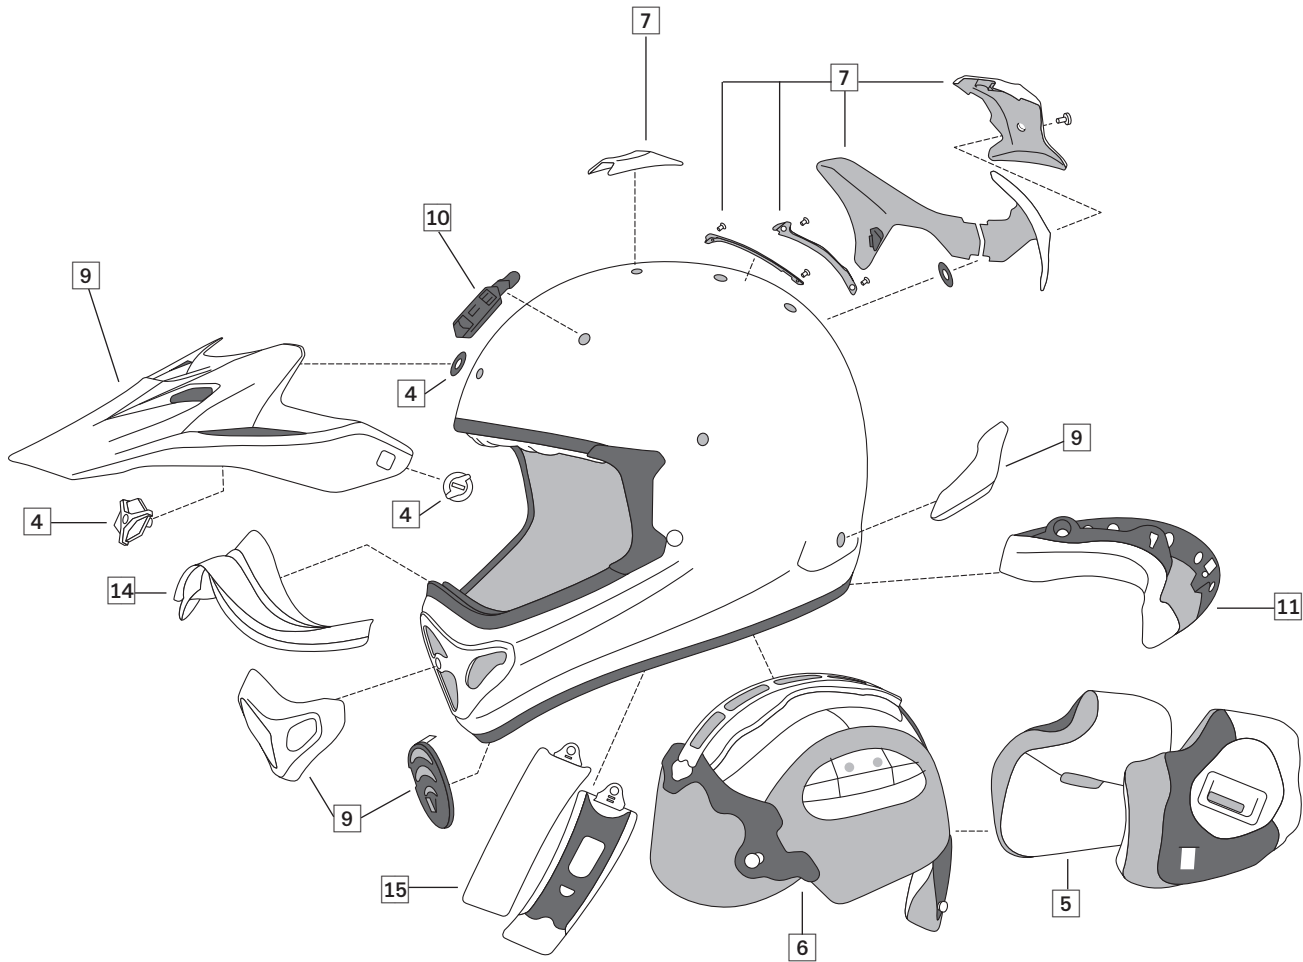

CHAPTER 2

- 4 Screwset
- 5 Cheekpad / Earcup
- 6 Interior
- 7 Rear duct / Center duct / Top duct / Topscoop
- 9 Peak / Side Vent duct / Rockguard
- 10 Ventshutter / Sundowner (Penta)
- 11 Neck roll
- 12 Goggle band snap
- 14 Nose / breath deflector
- 15 Chin strap cover