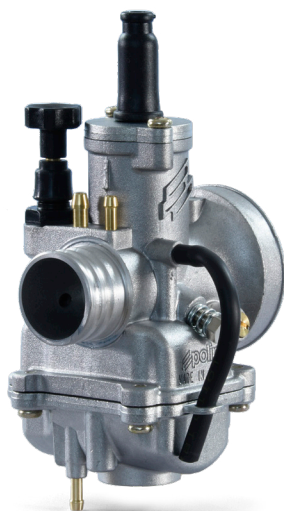

Ø 17,5

201.1700
UNIVERSAL