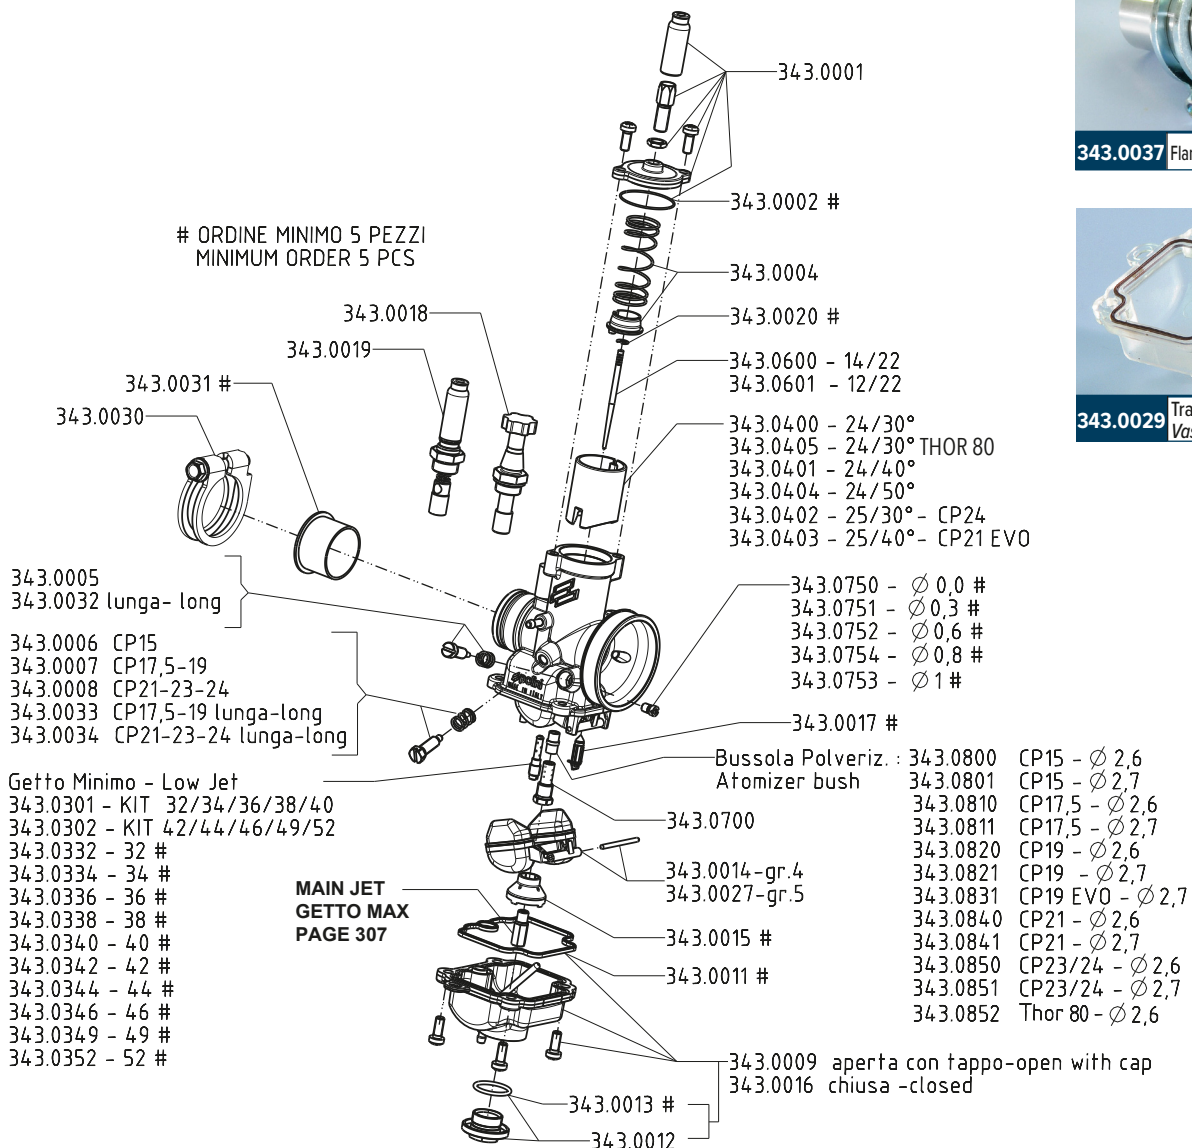

CP CARBURATOR'S SPARE PARTS | RICAMBI CARBURATORE CP

APPLICATIONS TABLE

CYLINDER KITS

MUFFLERS

TRANSMISSIONS

FUEL SYSTEMS

ENGINE SPARE PARTS

SETUP

BLUE LINE

MINIBIKES

HI-SPEED E-BIKE