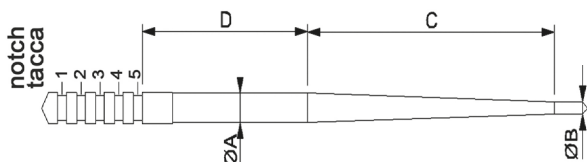

ENGINE SPARE PARTS

SETUP

BLUE LINE

MINIBIKES

HI-SPEED E-BIKE

MEASURES | MISURE

CODE	TYPE	A	B	C	D
343.0600	14/22	2,48	1,4	22	19,3
343.0601	12/22	2,48	1,2	22	19,3

SCAN THE QR CODE FOR THE CALIBRATION OF THE CP CARBURATORS
PER LE TARATURE DEI CARBURATORI CP
SCANSIONA IL QR CODE