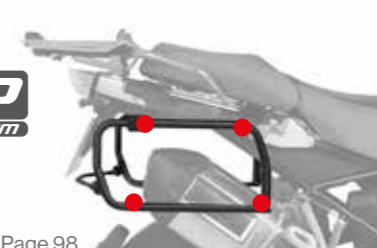

+ info Page 98