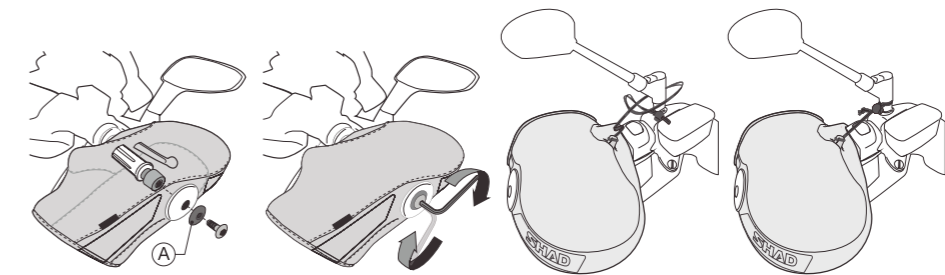

RAIN JACKET

Size	cm	Ref.
S	57	X0SR55S
M	59.5	X0SR55M
L	62	X0SR55L
XL	64.5	X0SR55XL
XXL	67	X0SR55XXL
3XL	69.5	X0SR553XL

HAND MUFFS

X36.5 Y26 Z50 (cm)
Ref. X0SR00

Quick Fitting

Fur lining

Adaptable to a majority of motorcycles

RAIN PANTS

Size	cm	Ref.
S	34	X0SR20S
M	36.5	X0SR20M
L	39	X0SR20L
XL	41.5	X0SR20XL
XXL	44	X0SR20XXL
3XL	46.5	X0SR203XL