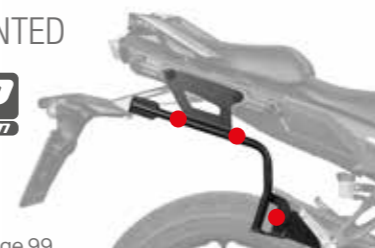

SIDE FITTING

PATENTED

+ info Page 99