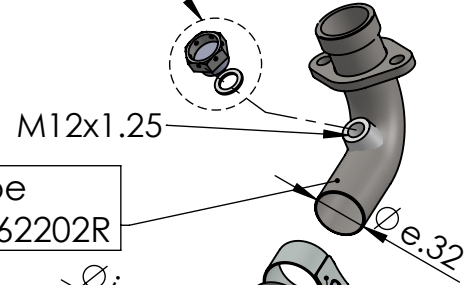

OPTIONAL
cod.5683

Carbon end cap set
Cod.3014000701R

S.S end cap set
Cod.3014054711R

E13 92R - 01 10440

CATALYTIC
CONVERTER

Manifold kit
Cod.3014316204R

Manifold clamp
Cod.300041530R

Spring and rubber
replacement kit
Cod.303949001R

Muffler repack kit
Cod.414205R

Outer sleeve
replacement kit
cod.3014059010VLR

Muffler kit
Cod.3014059481R

Belts and rivets kit
Cod.0814054010R

TO COVER HOLE
IN ORIGINAL FRAME

ART. 14071K SPARE PARTS

VESPA GTS 300 HPE / RACING SIXTIES / SUPER / SEI GIORNI /
SPORT / TECH / TOURING

(A) FITTING KIT Cod. 3014316601R