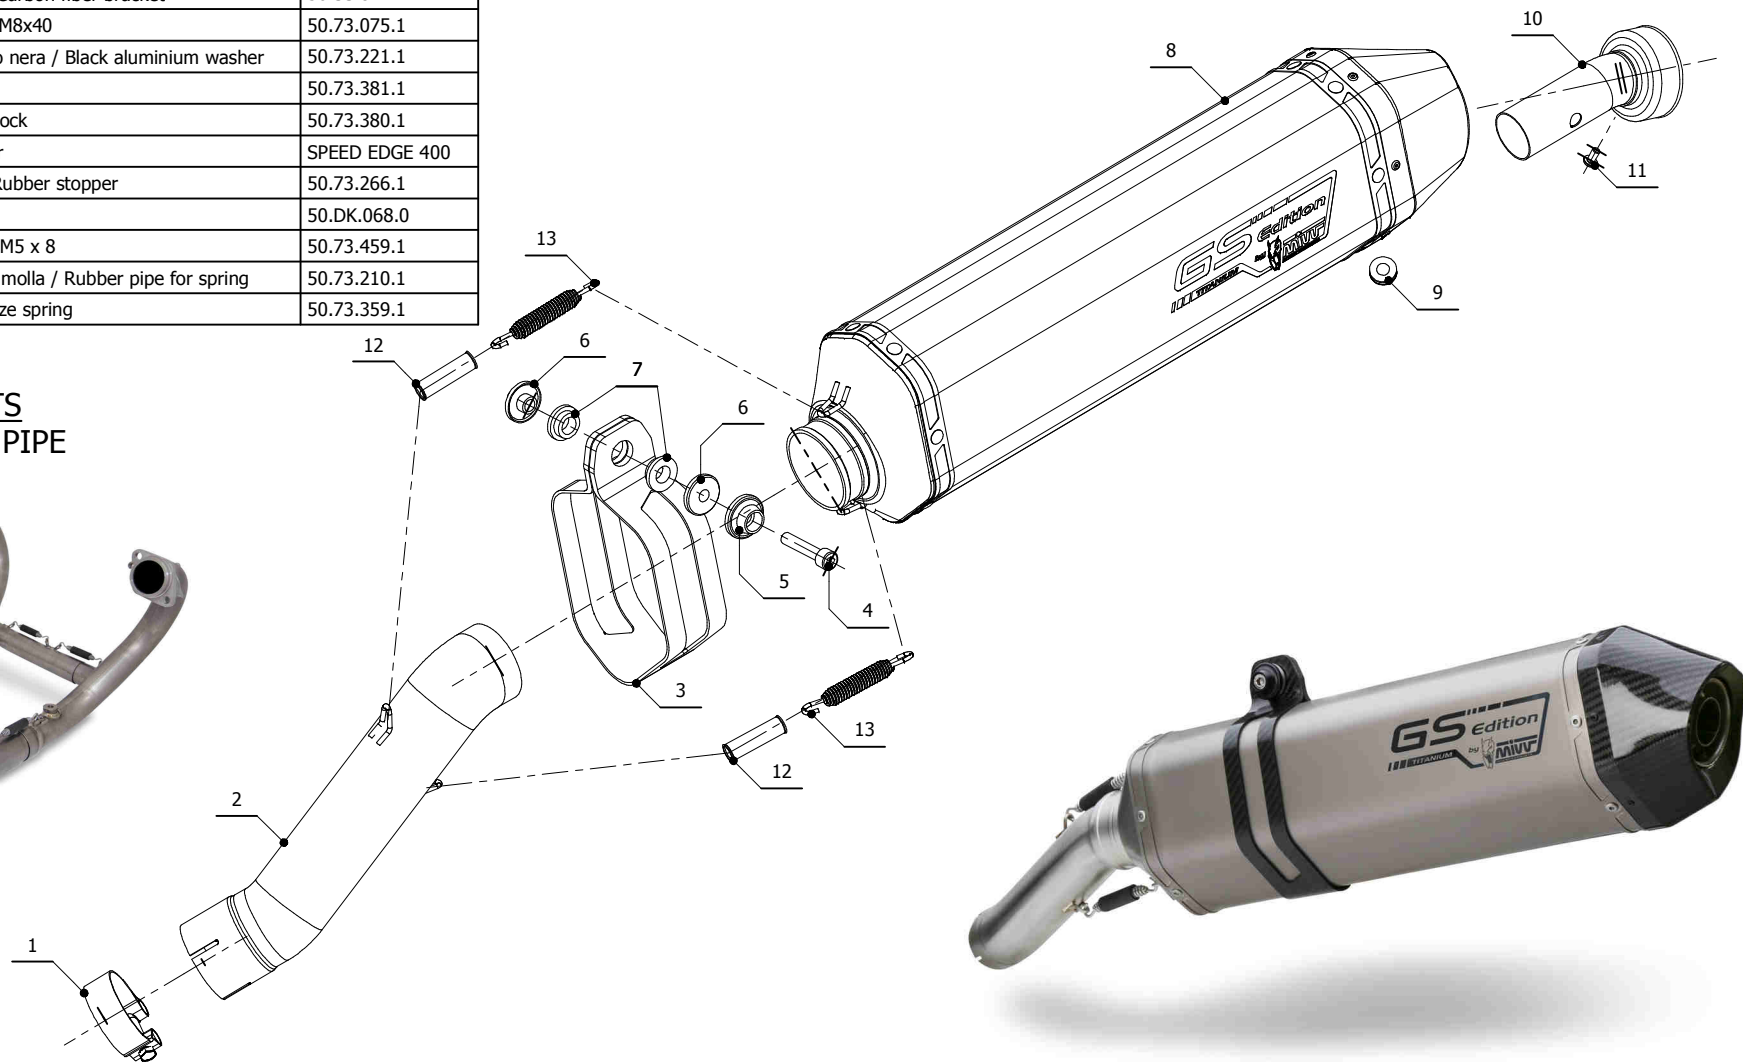

MODEL BMW R 1200 GS / ADVENTURE

YEAR 2008 - 2009

LINE SLIP ON

MUFFLER SPEED EDGE "TITANIUM EDITION"

SCHEMATIC

ELENCO PARTI / PARTS LIST

#	QTÀ / QTY	DESCRIZIONE / DESCRIPTION	CODICE / CODE
1	1	Fascetta Ø 52/55 mm / Pipe clamp Ø 52/55 mm	50.FA.008.1
2	1	Tubo di raccordo / Link pipe	9773B004SRX
3	1	Staffa in carbonio / Carbon fiber bracket	50.SS.814.1
4	1	Vite M8x40 / Screw M8x40	50.73.075.1
5	1	Rondella in alluminio nera / Black aluminium washer	50.73.221.1
6	2	Boccola / Bush	50.73.381.1
7	2	Silentblock / Silentblock	50.73.380.1
8	1	Silenziatore / Muffler	SPEED EDGE 400
9	1	Tappo in gomma / Rubber stopper	50.73.266.1
10	1	DB killer / DB killer	50.DK.068.0
11	1	Vite M5 x 8 / Screw M5 x 8	50.73.459.1
12	2	Tubo in gomma per molla / Rubber pipe for spring	50.73.210.1
13	2	Molla media / Mid-size spring	50.73.359.1

OPTIONAL PARTS
B.002.C1 - NO KAT PIPE

APPLICAZIONI / APPLICATIONS

CODICE / CODE	TUBO / PIPE	SILENZIATORE / MUFFLER	FASCETTA / CLAMP
B.004.LGS	INOX / ST. STEEL	TITANIO / TITANIUM	CARBONIO / CARBON FIBER