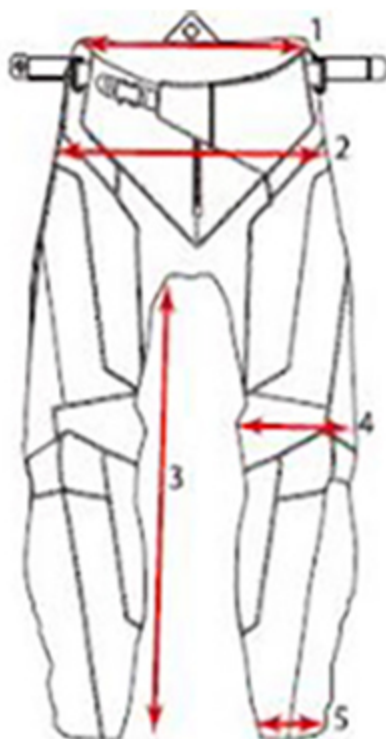

## TALLAS PANTALON STRATOS STRATOS PANTS SIZES

Tallas/Sizes	1		2		3		4		5	
	EUR	EEUU	EUR	EEUU	EUR	EEUU	EUR	EEUU	EUR	EEUU
XS	26 Cm	10,23 In	37 Cm	14,56 In	75 Cm	29,52 In	25 Cm	9,84 In	13 Cm	5,11 In
S	28 Cm	11,02 In	39 Cm	15,35 In	76,5 Cm	30,11 In	26 Cm	10,23 In	14 Cm	5,5 In
M	30 Cm	11,81 In	41 Cm	16,14 In	78 Cm	30,70 In	27 Cm	10,62 In	15 Cm	5,9 In
L	32 Cm	12,59 In	43 Cm	16,92 In	80 Cm	31,49 In	28 Cm	11,02 In	16 Cm	6,2 In
XL	34 Cm	13,38 In	45 Cm	17,71 In	81 Cm	31,88 In	29 Cm	11,41 In	17 Cm	6,69 In
XXL	36 Cm	14,17 In	47 Cm	18,50 In	83,5 Cm	32,87 In	30 Cm	11,81 In	18 Cm	7,08 In