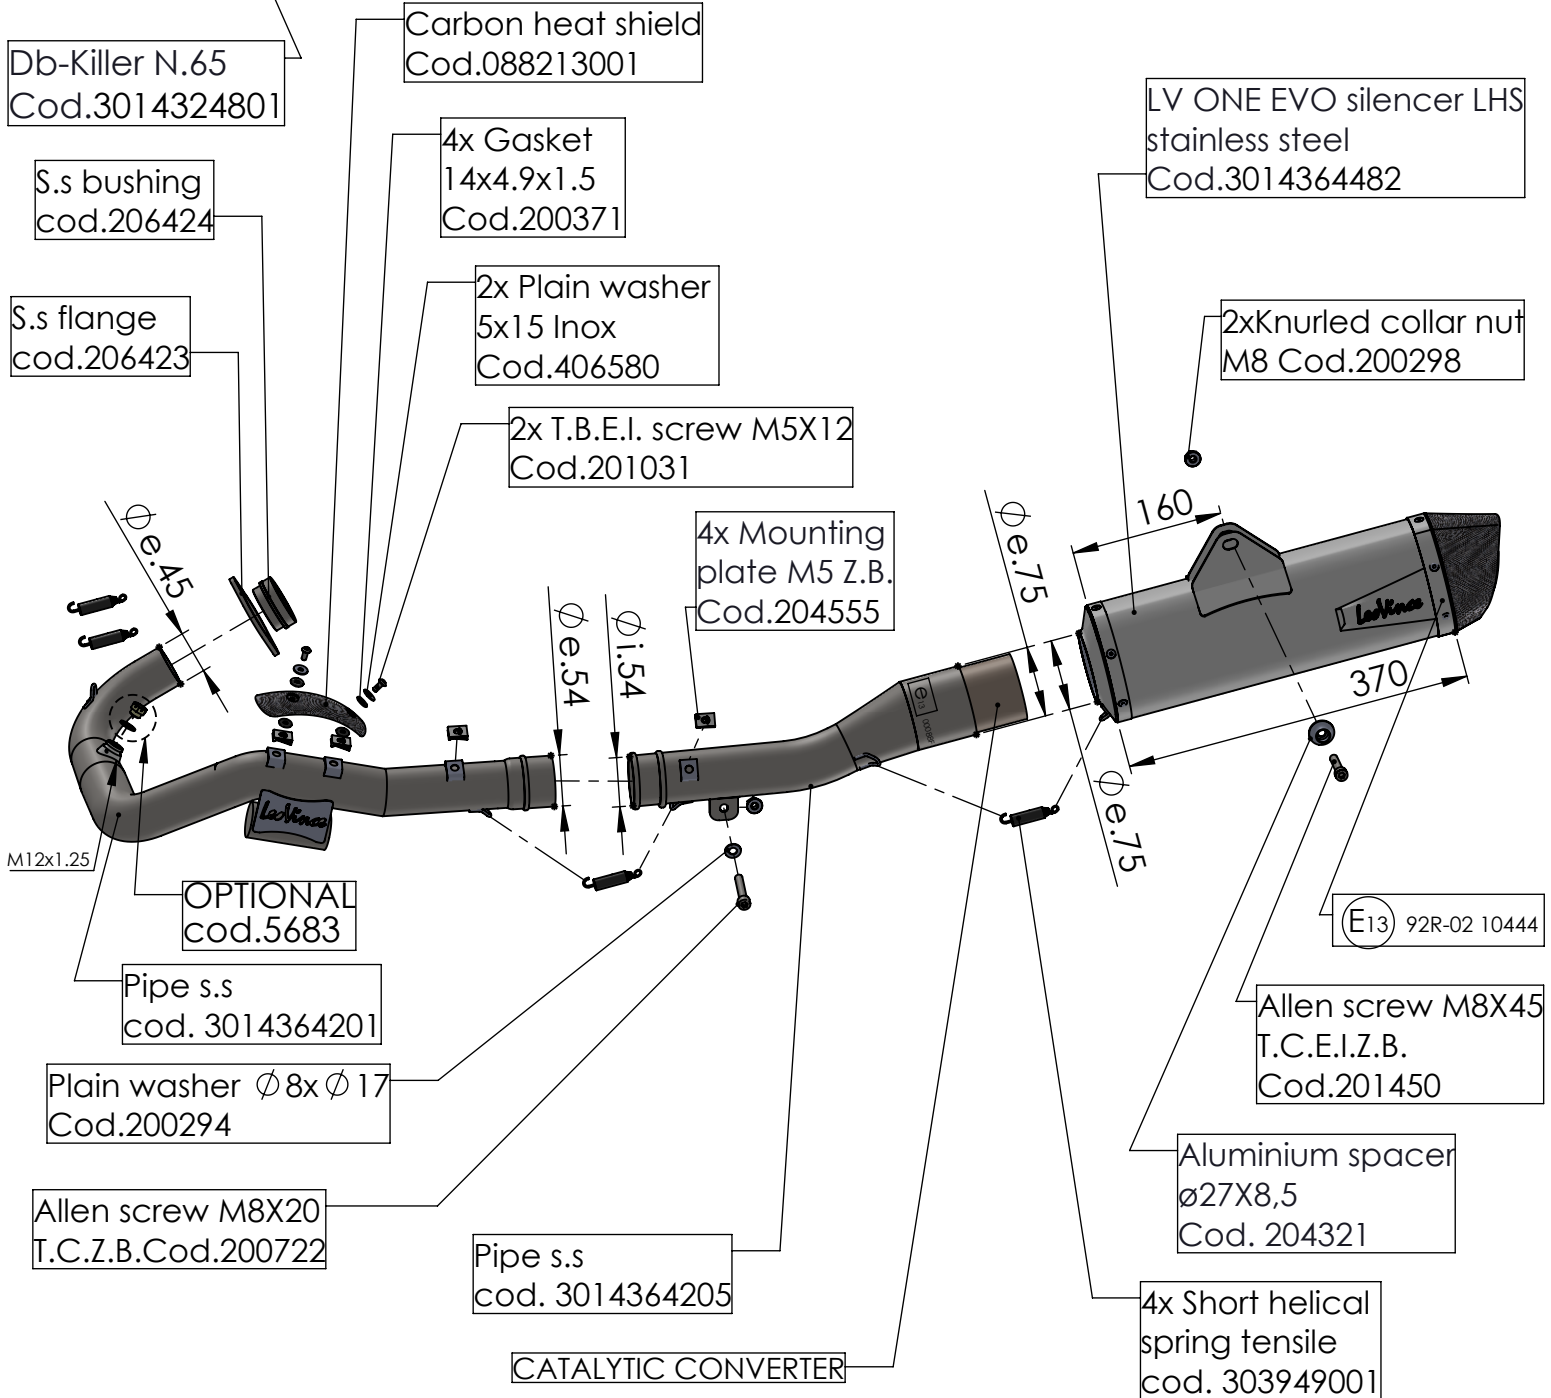

WARNING
DO NOT USE ORIGINAL
GRAPHITE BUSHING

ART. 14364EK

KTM 690 ENDURO R / 690 SMC R 690 (Also fits 35kW version)

FULL SYSTEM - LV ONE EVO - STAINLESS STEEL - APPROVED