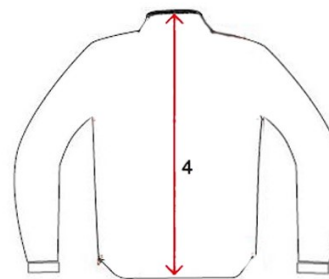

hebo

CHAQUETA TIGER SHARK

Tallas/Sizes	1		2		3		4	
	EUR	EEUU	EUR	EEUU	EUR	EEUU	EUR	EEUU
XS	61 Cm	24,01 In	44 Cm	17,32 In	75 Cm	29,52 In	77 Cm	30,31 In
S	63,5 Cm	25 In	46 Cm	18,11 In	78 Cm	30,70 In	79 Cm	31,10 In
M	64,5 Cm	25,39 In	48 Cm	18,89 In	79,5 Cm	31,29 In	81 Cm	31,88 In
L	66 Cm	25,98 In	50 Cm	19,68 In	81 Cm	31,88 In	84 Cm	33,07 In
XL	67,5 Cm	26,57 In	53 Cm	20,86 In	84 Cm	33,07 In	86 Cm	33,85 In
XXL	68,5 Cm	26,96 In	55 Cm	21,65 In	86 Cm	33,85 In	88 Cm	34,64 In