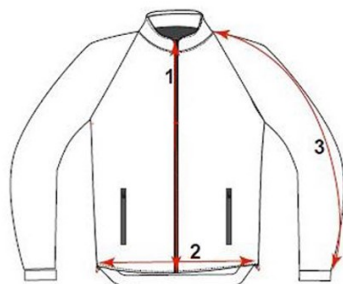

hebo

CHAQUETA TIGER SHARK

Tallas/Sizes	1		2		3		4	
	EUR	EEUU	EUR	EEUU	EUR	EEUU	EUR	EEUU
XS	61 Cm	24,01 In	44 Cm	17,32 In	75 Cm	29,52 In	77 Cm	30,31 In
S	63,5 Cm	25 In	46 Cm	18,11 In	78 Cm	30,70 In	79 Cm	31,10 In
M	64,5 Cm	25,39 In	48 Cm	18,89 In	79,5 Cm	31,29 In	81 Cm	31,88 In
L	66 Cm	25,98 In	50 Cm	19,68 In	81 Cm	31,88 In	84 Cm	33,07 In
XL	67,5 Cm	26,57 In	53 Cm	20,86 In	84 Cm	33,07 In	86 Cm	33,85 In
XXL	68,5 Cm	26,96 In	55 Cm	21,65 In	86 Cm	33,85 In	88 Cm	34,64 In