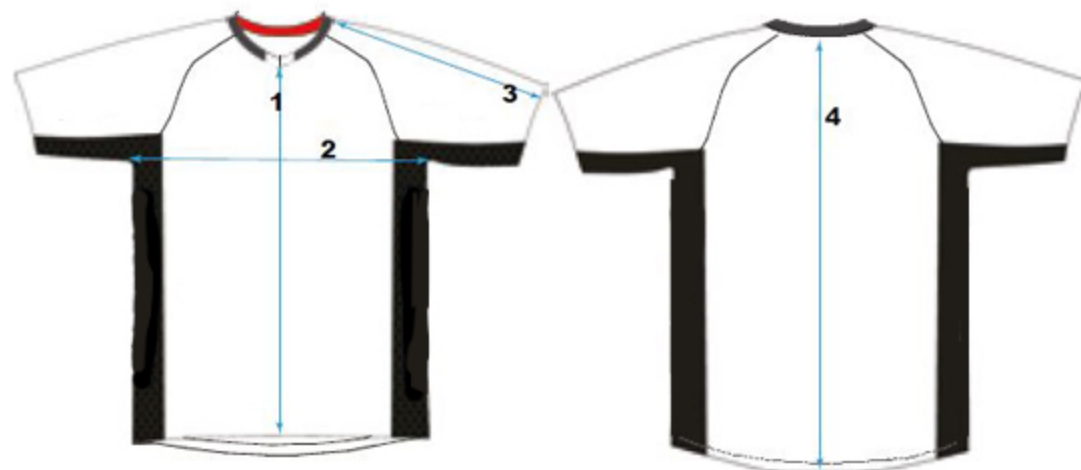

# hebo

CAMISETA/ SHIRT FUSION

TALLAS / SIZES	1		2		3		4	
	EUR	EEUU	EUR	EEUU	EUR	EEUU	EUR	EEUU
XS	47 Cm	18,50 In	50 Cm	19,68 In	34,5 Cm	13,58 In	64 Cm	25,19 In
S	50 Cm	19,68 In	54 Cm	21,25 In	37 Cm	14,56 In	67 Cm	26,37 In
M	53 Cm	20,86 In	58 Cm	22,83 In	39,5 Cm	15,55 In	70 Cm	27,55 In
L	56 Cm	22,04 In	62 Cm	24,40 In	41 Cm	16,14 In	73 Cm	28,74 In
XL	59 Cm	23,22 In	66 Cm	25,98 In	42,5 Cm	16,73 In	76 Cm	29,92 In
XXL	62 Cm	24,40 In	70 Cm	27,55 In	44 Cm	17,32 In	79 Cm	31,10 In