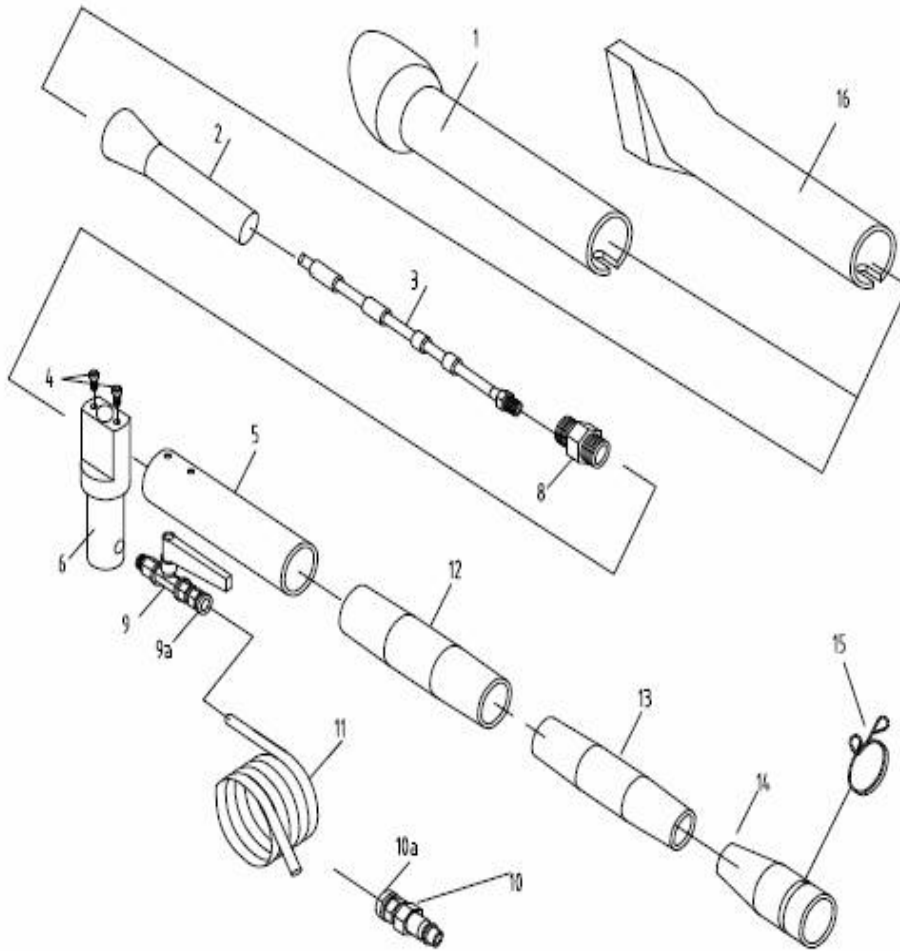

Rotador

Z-017-Vacuum-Cleaner-Adaptor

| Ref. No. | Part No. | Description | EUR | Ref. No. | Part No. | Description | EUR |
|----------|------------|---------------------|-------|----------|-----------|-------------|-------|
| 1 | SPW017001 | Cone 1 | 10,00 | 14 | SPW017014 | Adapter 14 | 4,00 |
| 2 | SPW017002 | Nozzle | 7,90 | 15 | SPW017015 | Clamp | 1,75 |
| 3 | SPW017003 | Weighted Tube Ass'y | 9,12 | 16 | SPW017016 | Cone 2 | 10,00 |
| 4 | SPW017004 | Screw | 0,65 | | | | |
| 5 | SPW017005 | Housing | 8,00 | | | | |
| 6 | SPW017006 | Bracket | 6,00 | | | | |
| 8 | SPW017008 | Screw | 3,75 | | | | |
| 9 | SPW017009 | Switch | 9,60 | | | | |
| 9a | SPW017009a | Air inlet | 1,00 | | | | |
| 10 | SPW017010 | Nipple | 1,20 | | | | |
| 10a | SPW017010a | Air Inlet | 1,00 | | | | |
| 11 | SPW017011 | PU Tube | 5,00 | | | | |
| 12 | SPW017012 | Adapter 12 | 4,00 | | | | |
| 13 | SPW017013 | Adapter 13 | 4,00 | | | | |